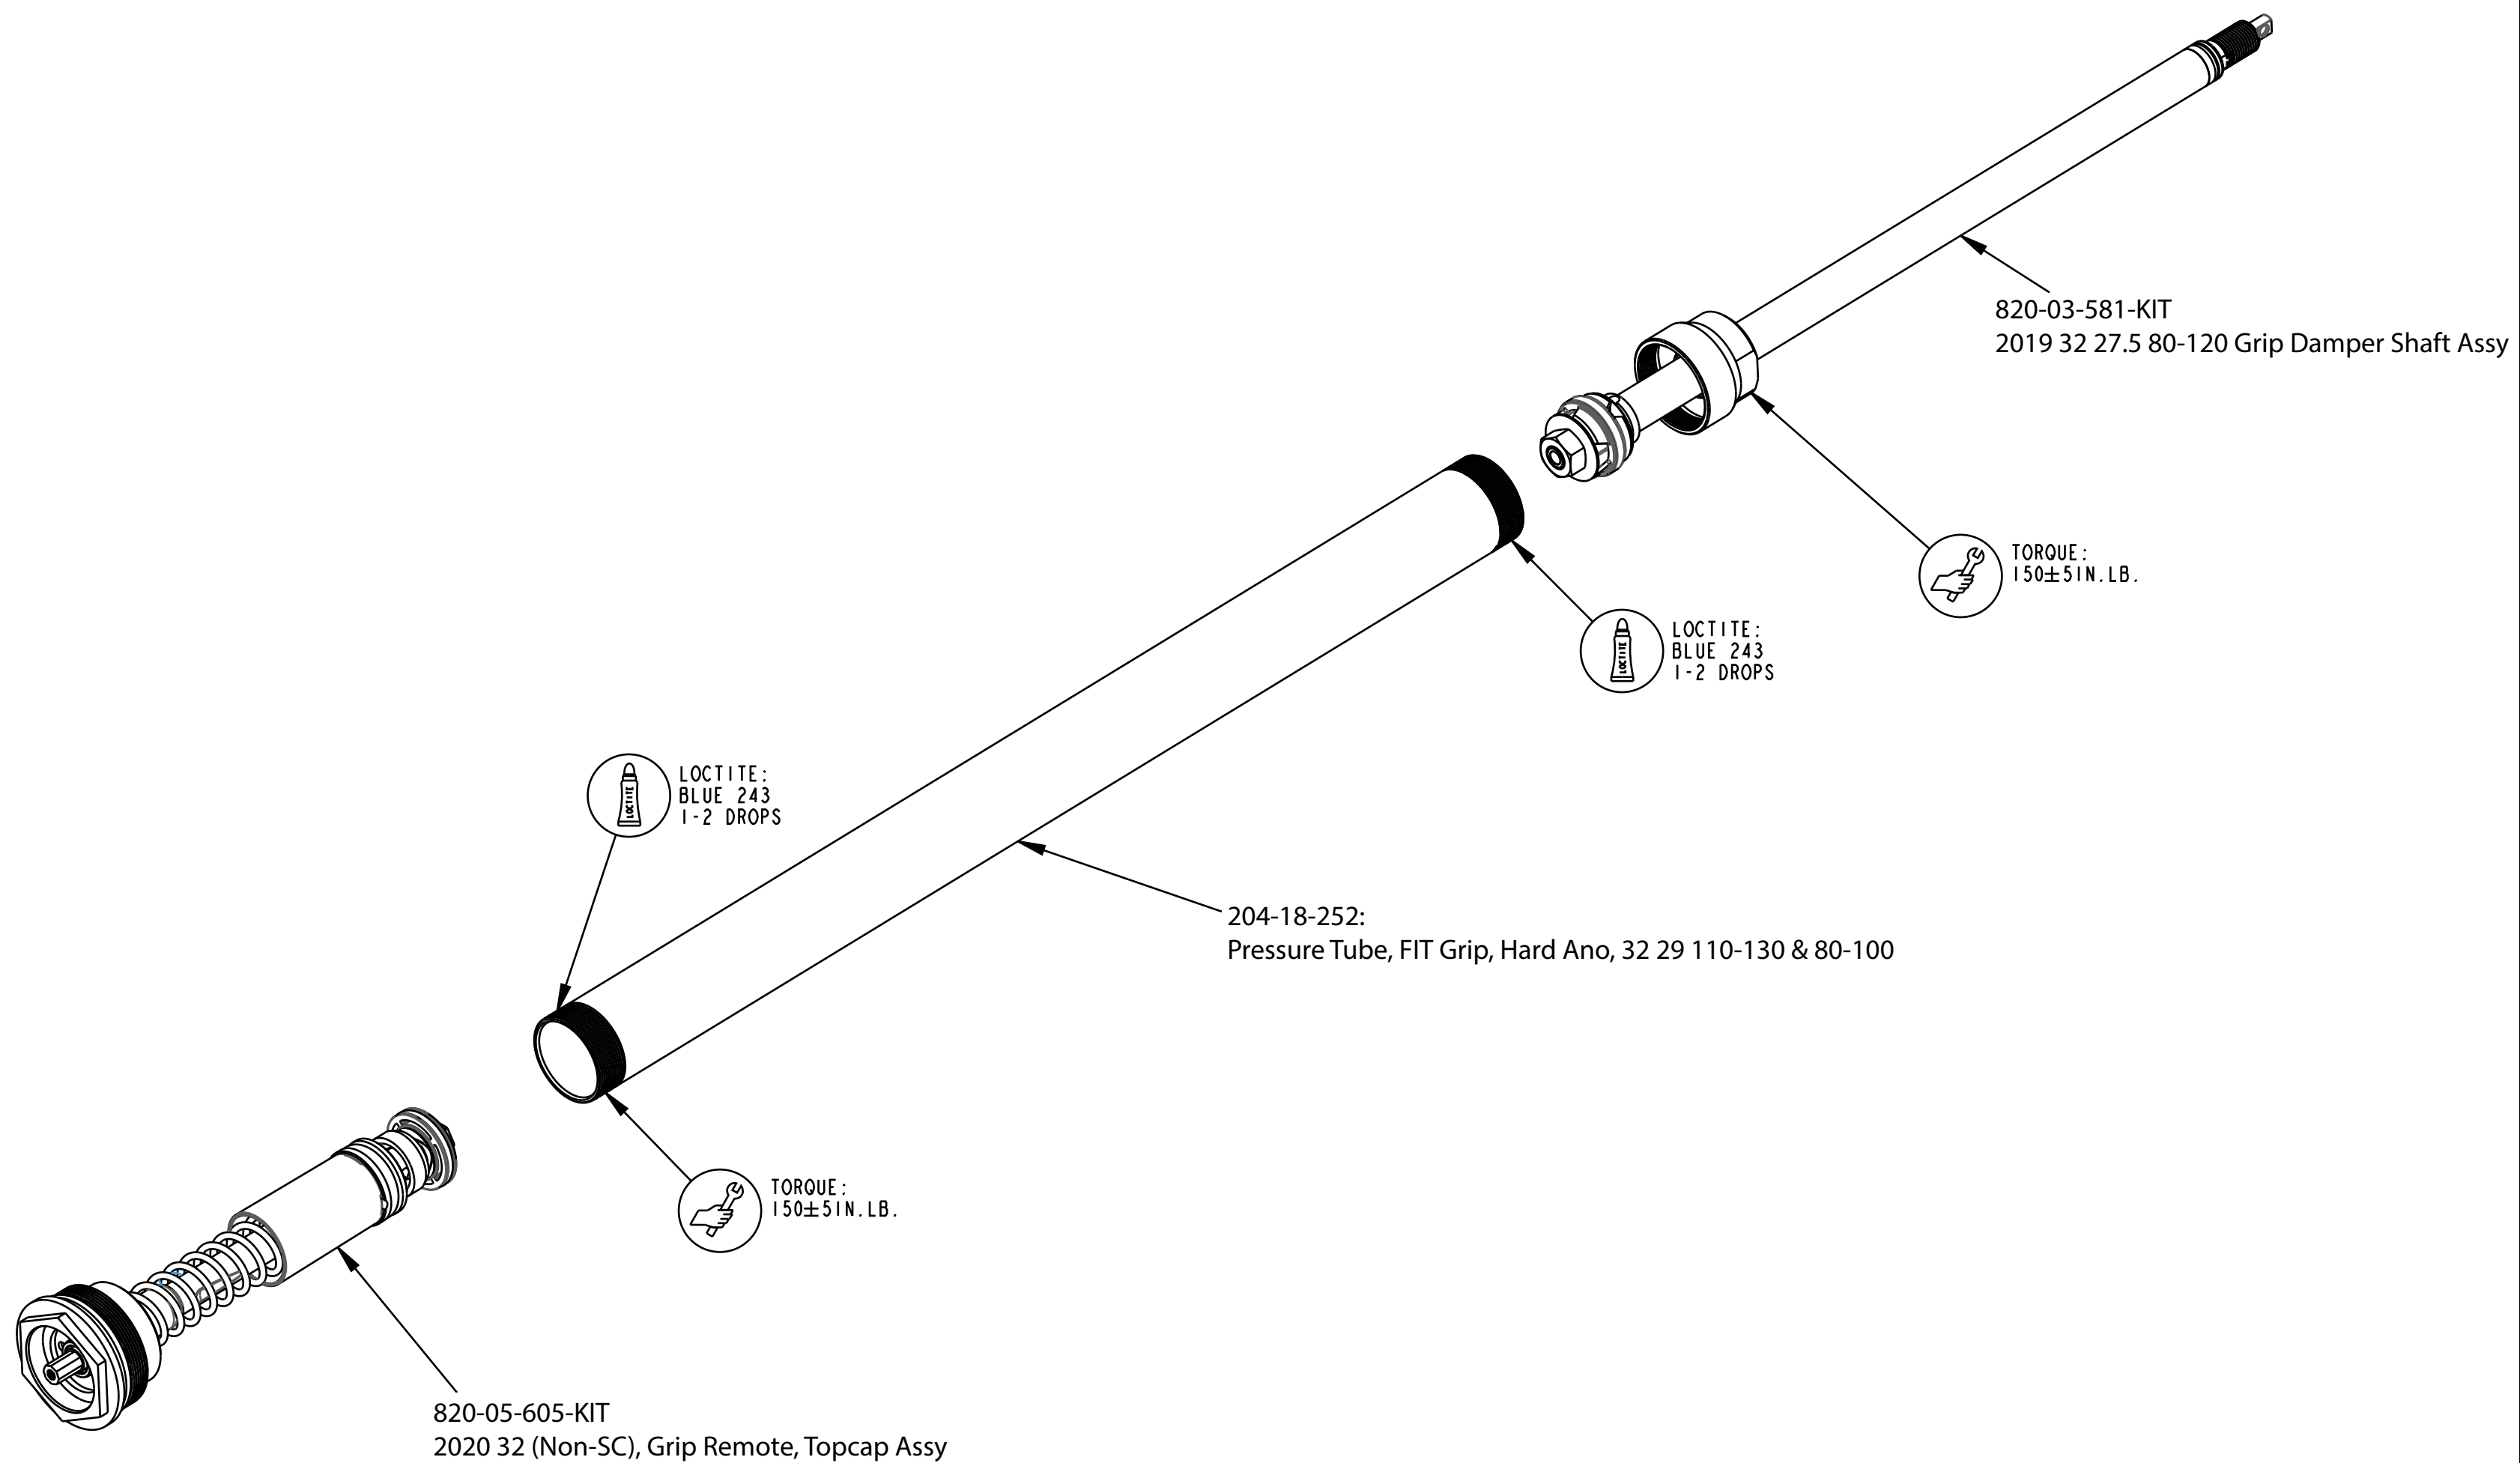

4

3

2

1

	FOX Factory, Inc. 130 Hangar Way, Watsonville, CA 95076 USA Ph 831-768-1100 Fax 831-768-9312
	2025 32, 120 MAX, Grip Remote Cart Assy
TITLE	DWG. NO.
C	SHEET 1 OF 1
PLOT SCALE 0.75:1	ProE ASSEM

PROPRIETARY
 THIS DOCUMENT CONTAINS CONFIDENTIAL, PROPRIETARY INFORMATION
 THAT IS FOX PROPERTY. DO NOT DISCLOSE TO OR DUPLICATE
 FOR OTHERS EXCEPT AS AUTHORIZED BY FOX.